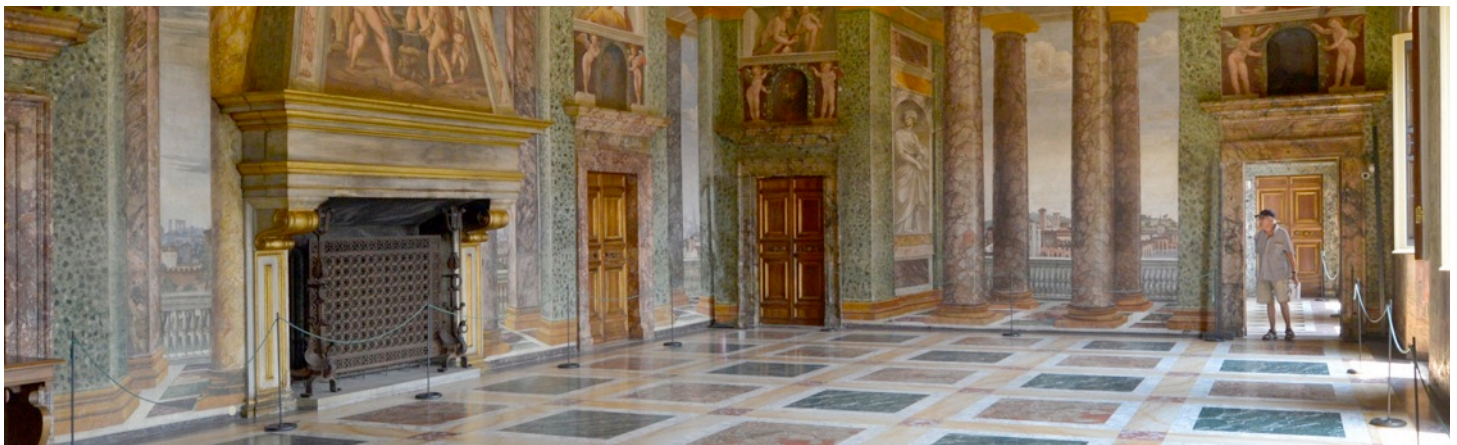

SWEDEN

Stockholm

- Stockholm City Hall, by Ragnar Ostberg (146)

SWITZERLAND

Lake Geneva

- Chateau de Chillon (79 images)

Wil

- Remains of St Pancratius (6)

TAIWAN

Taipei City

- Qingshan Temple (18)
- TaipeiEYE (Chinese Opera) (Cultural Documentation) (26)

ITALY

Rome

- MAXXI: Museum of XXI Century Arts, by Zaha Hadid Architects (137)
- Ponte della Musica, by Powell-Williams Architects (19)
- Great Land (installation), by Corte (14)
- Golden House of Nero (Domus Aurea) (165)
- Rome Topographical Skyline Views from Borghese Gardens (75)
- Sant'Agnese in Agone: facade, by Borromini (54)
- Sant'Agnese in Agone: interior (51)

- SS Luca e Martina, by Pietro da Cortona (1635) (20)
- SS Luca e Martina Pendentives, by Filippo della Valle et al (4)

Saint Peter's Basilica

- Dome, by Michelangelo (19)
- Façade, by Carlo Maderno (61)
- Interior, by various creators (145)
- Piazza di San Pietro, by Bernini (92)
- Via del Conciliazione (built 1936-1950) (24)