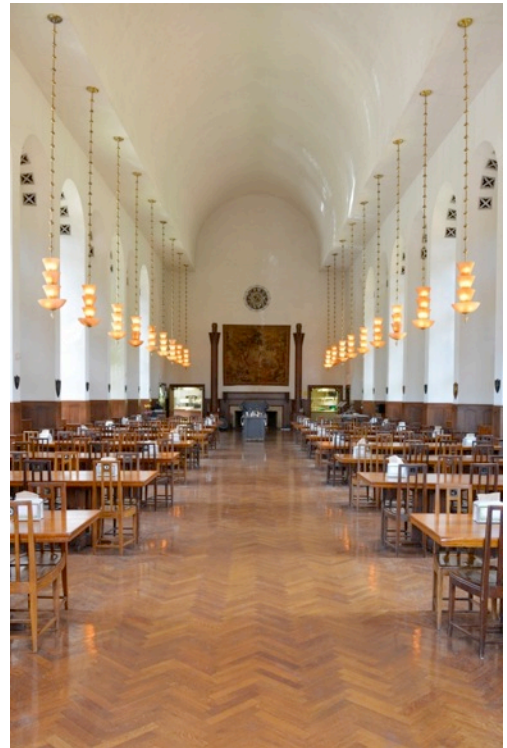

Highland Park

- Model T Factory: Historic Photos (3)